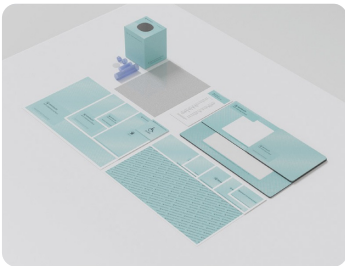

Full Sample

Want to have samples of our products all in one convenient package? Our full sample kit is perfect.

Kit includes:

- (1) 3" x 4" Handle Wrap
- (1) 4" x 6" Handle Wrap
- (1) 4" x 9" Push Bar Wrap
- (1) 3.6" x 12" Push Bar Wrap
- (1) 4" x 18" Push Bar Wrap
- (1) Cut Your Own
- (1) 6" x 9" Push Pad
- (1) ADA Push Pad
- (1) Small Mat
- (1) Medium Mat
- (1) Large Mat
- (1) Small Counter Mat
- (1) Large Counter Mat
- (1) Mouse Pad
- (1) TV Channel Guide
- (1) Tissue Box Cover
- (1) Door Handle Sleeve
- (1) Doorknob Sleeve
- (1) Flush Handle Sleeve
- (1) Bathroom Stall Latch Sleeve
- (1) Light Switch Sleeve
- (1) Elevator Button Cover, Round
- (1) 9x12 Touchscreen Film
- Product Guide

SA01